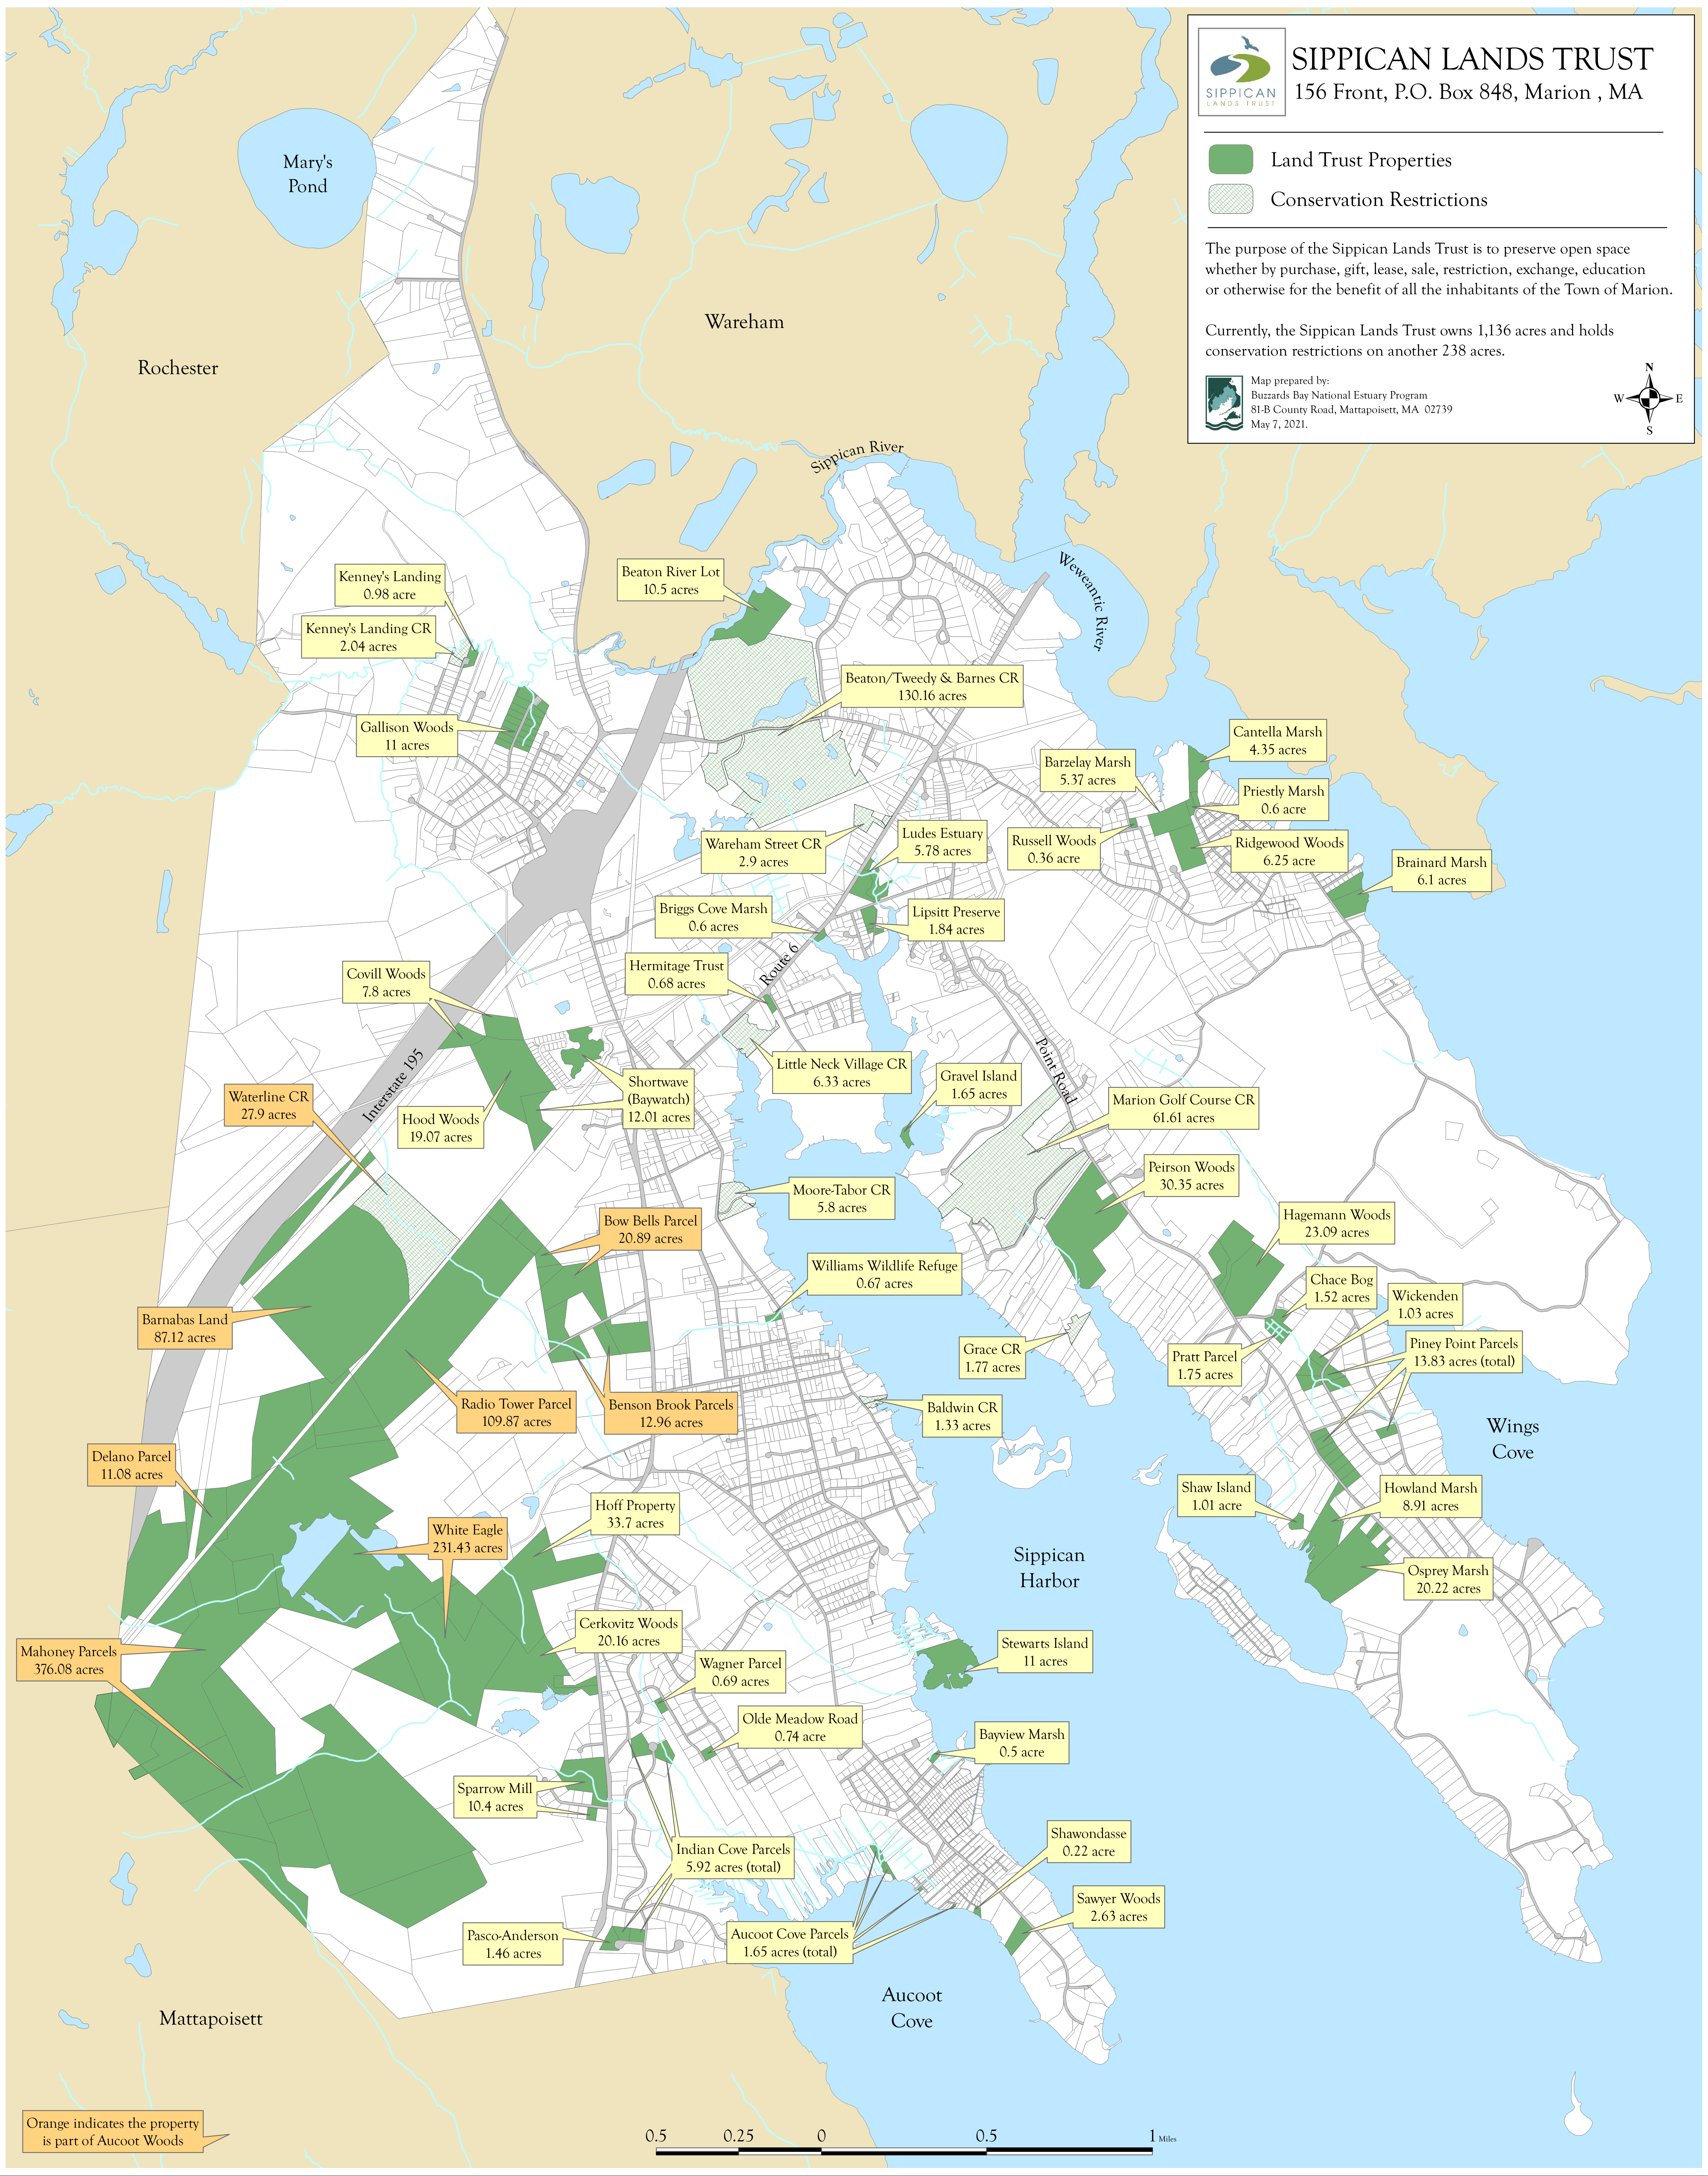

# Sippican Lands Trust - Lands Under Conservation

**SIPPICAN LANDS TRUST**  
156 Front, P.O. Box 848, Marion, MA

-  Land Trust Properties
-  Conservation Restrictions

The purpose of the Sippican Lands Trust is to preserve open space whether by purchase, gift, lease, sale, restriction, exchange, education or otherwise for the benefit of all the inhabitants of the Town of Marion.

Currently, the Sippican Lands Trust owns 1,136 acres and holds conservation restrictions on another 238 acres.

Map prepared by:  
Buzzards Bay National Estuary Program  
81-B County Road, Mattapoisett, MA 02739  
May 7, 2021.

Orange indicates the property is part of Aucoot Woods