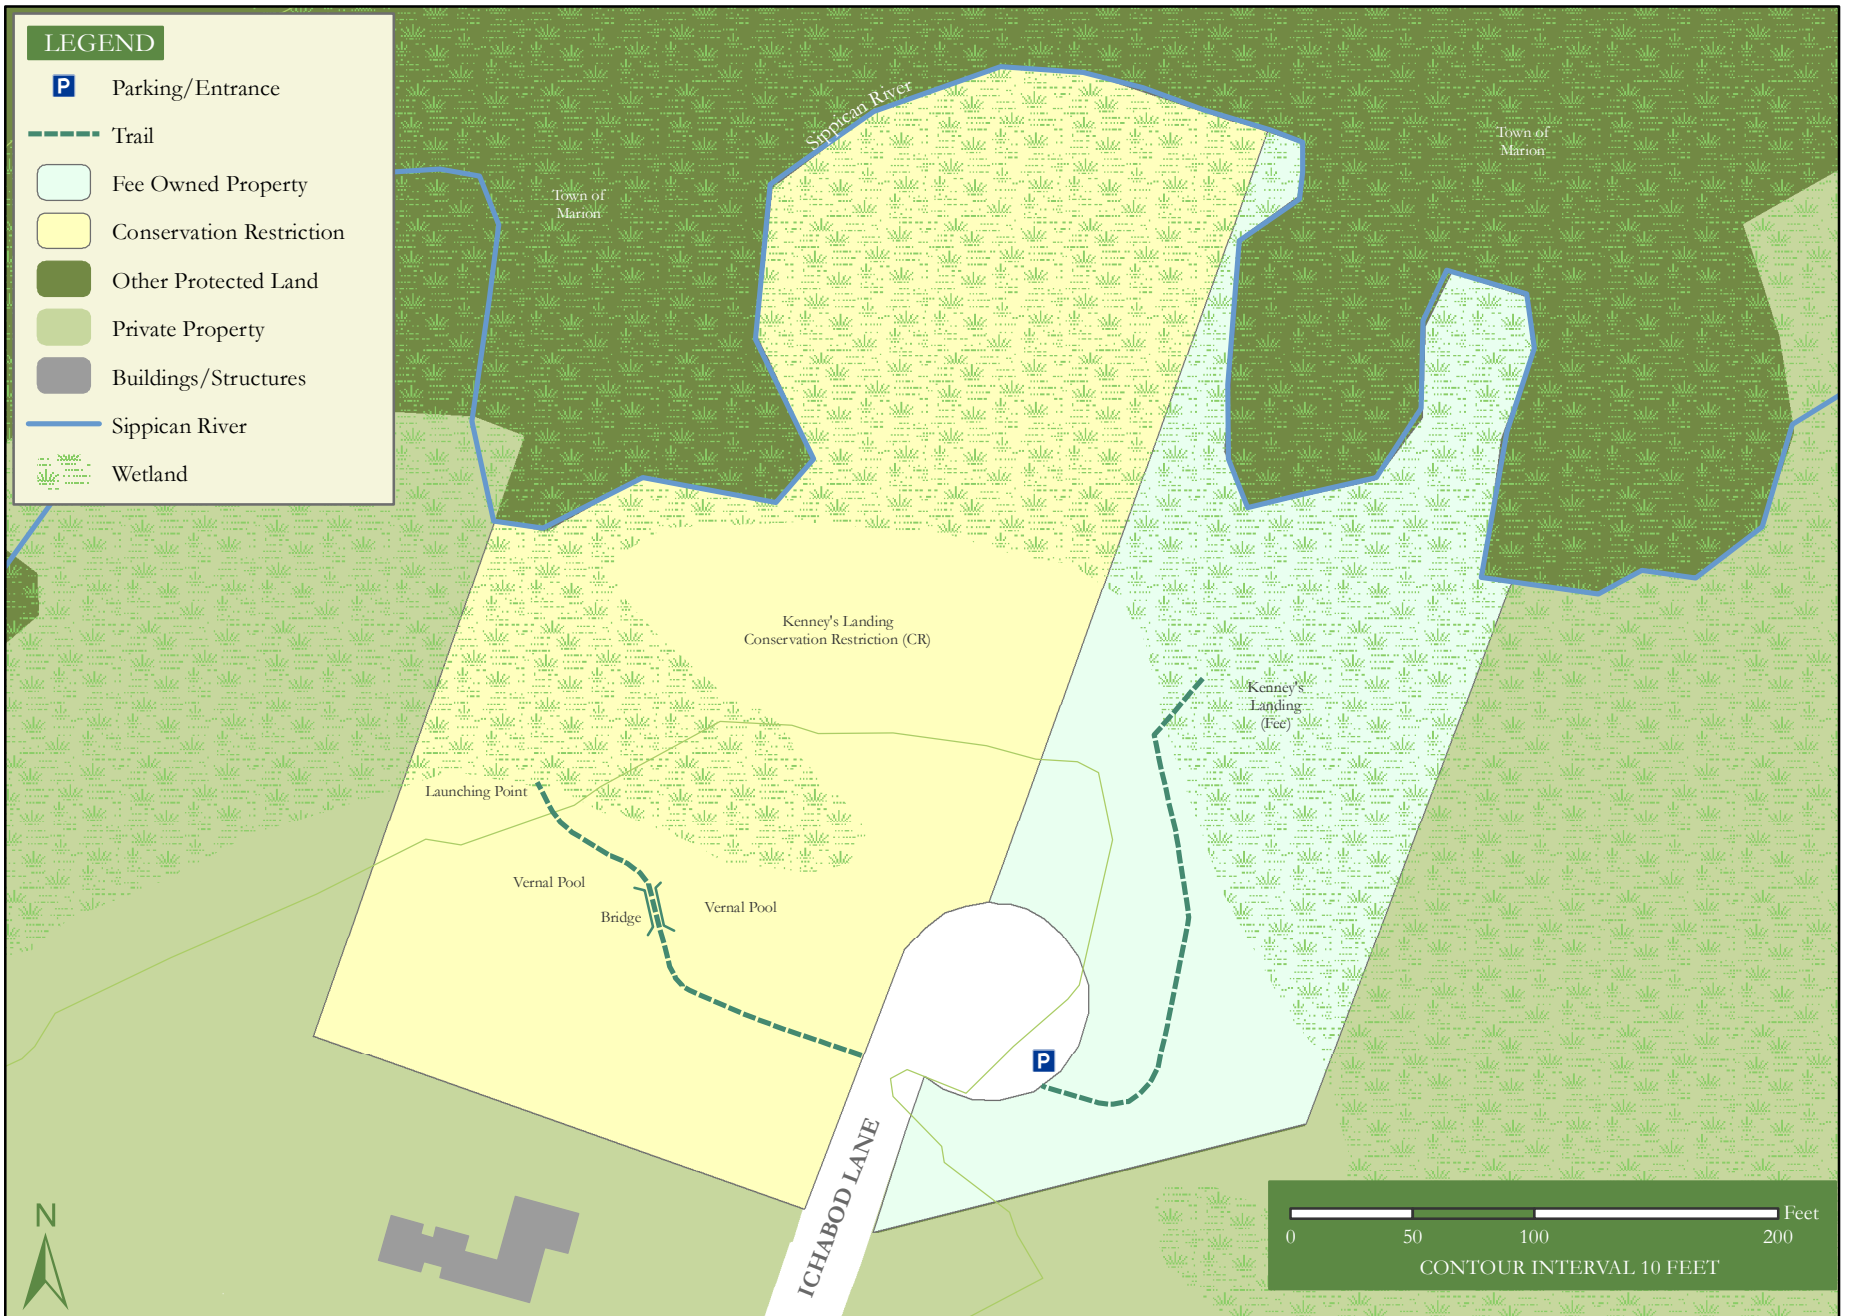

# KENNEY'S LANDING (FEE & CR) (3.05 acres)

Ichabod Lane ▪ Marion, Massachusetts  
508.748.3080 ▪ [info@sippicanlandstrust.org](mailto:info@sippicanlandstrust.org) ▪ [www.sippicanlandstrust.org](http://www.sippicanlandstrust.org)

A PROPERTY OF THE SIPPICAN LANDS TRUST

This map was prepared by the Buzzards Bay National Estuary Program at the request of the Sippican Lands Trust. Data Sources: MassGIS, Town of Marion and Buzzards Bay NEP. Boundary lines and trail locations are approximate. July 2018.