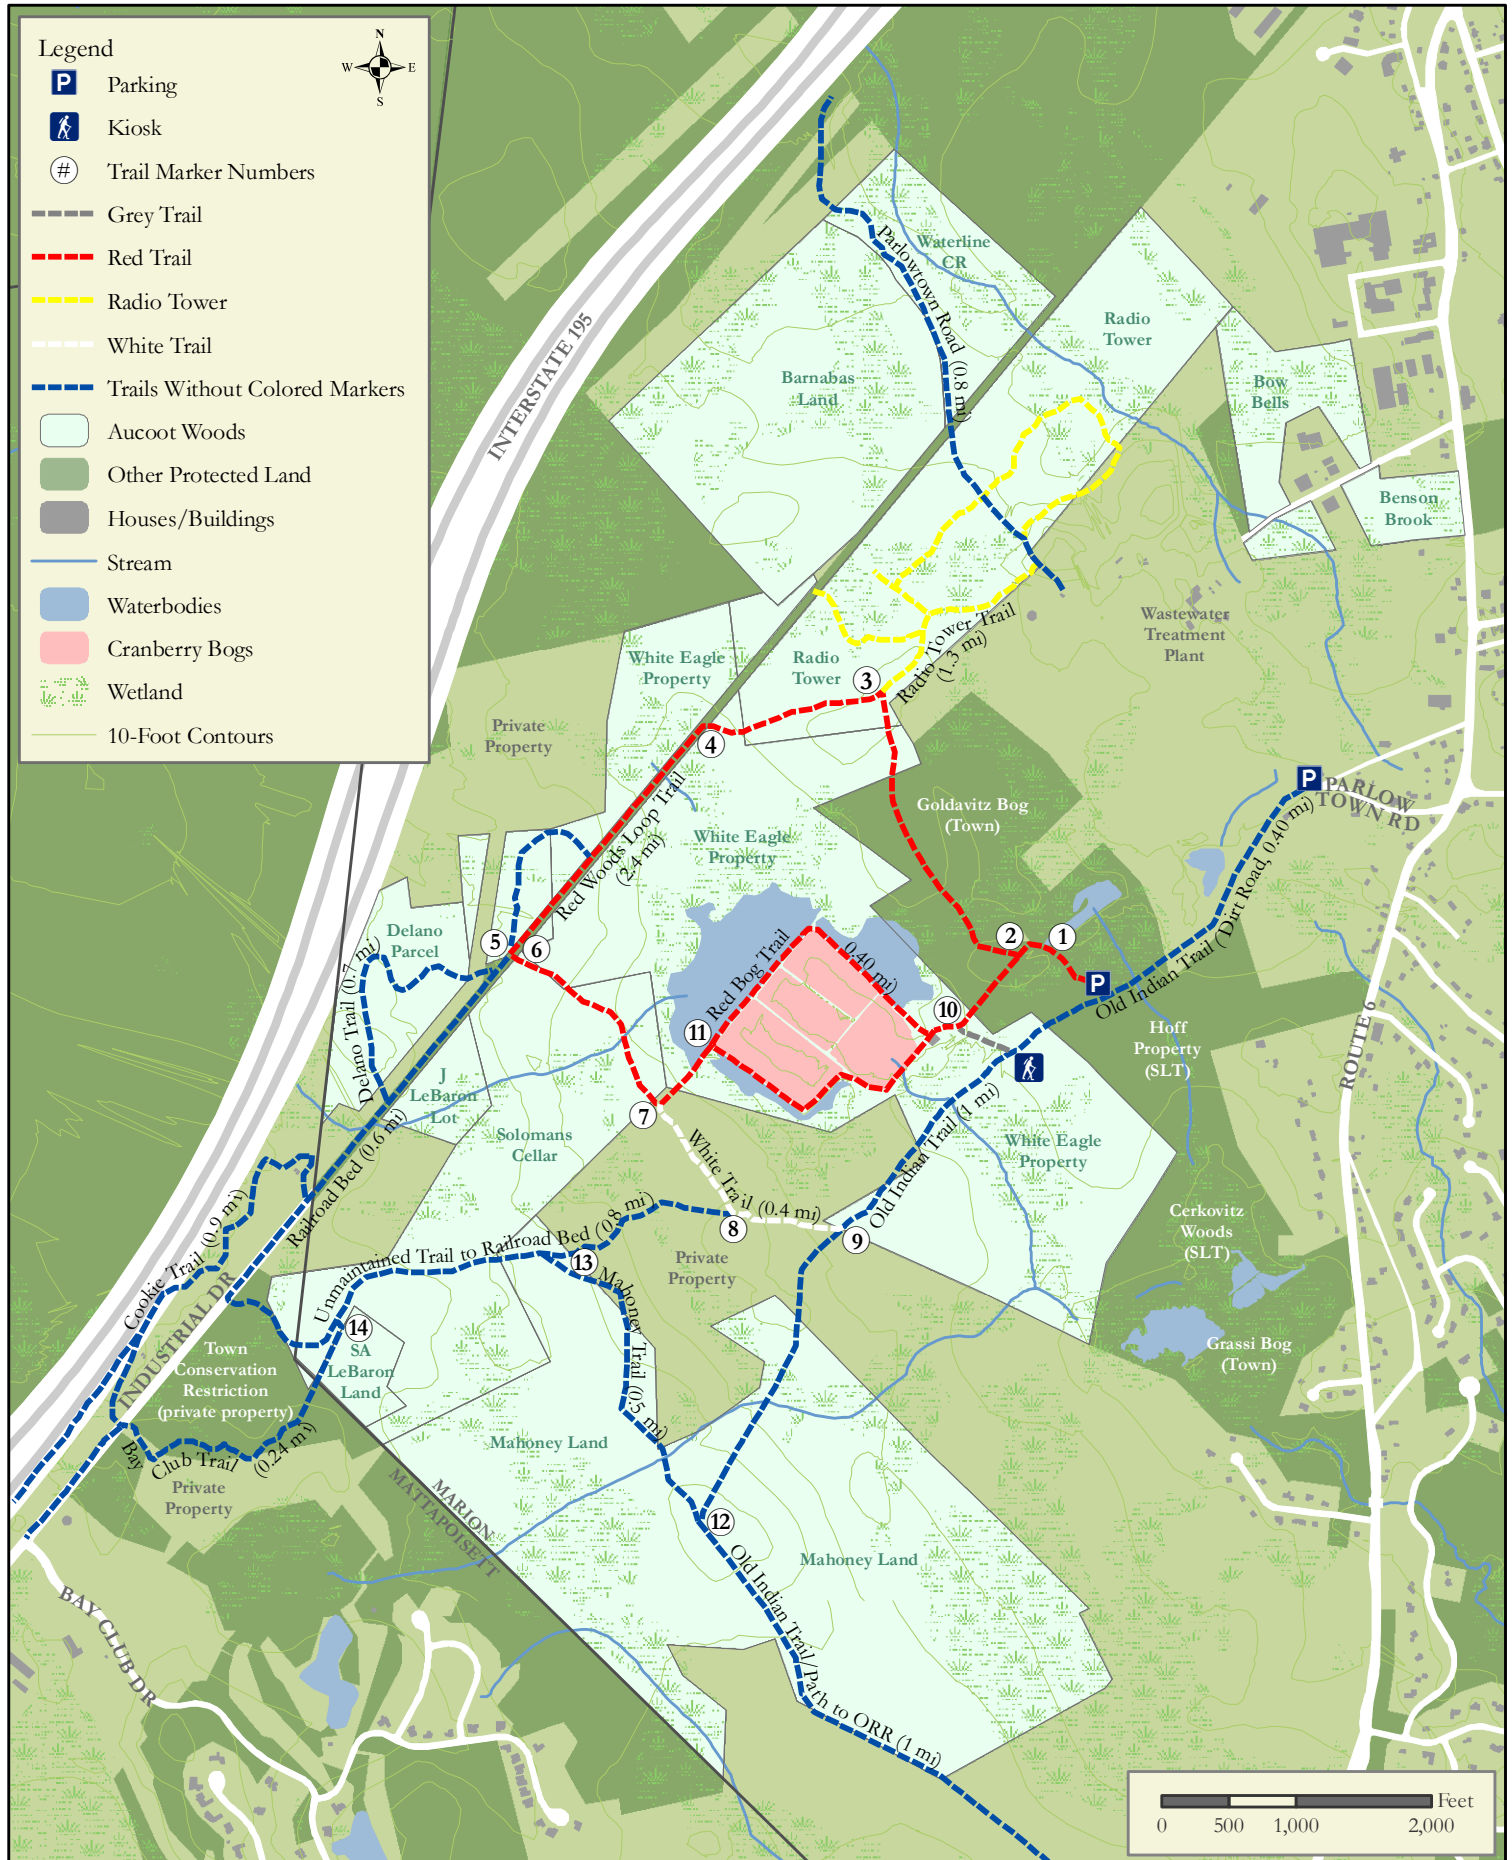

Aucoot Woods

A collection of properties protected by the Sippican Lands Trust

This map was prepared by the Buzzards Bay National Estuary Program at the request of the Sippican Lands Trust. Data Sources: MassGIS, Town of Marion and Buzzards Bay NEP. Boundary lines and trail locations are approximate. October 13, 2021.