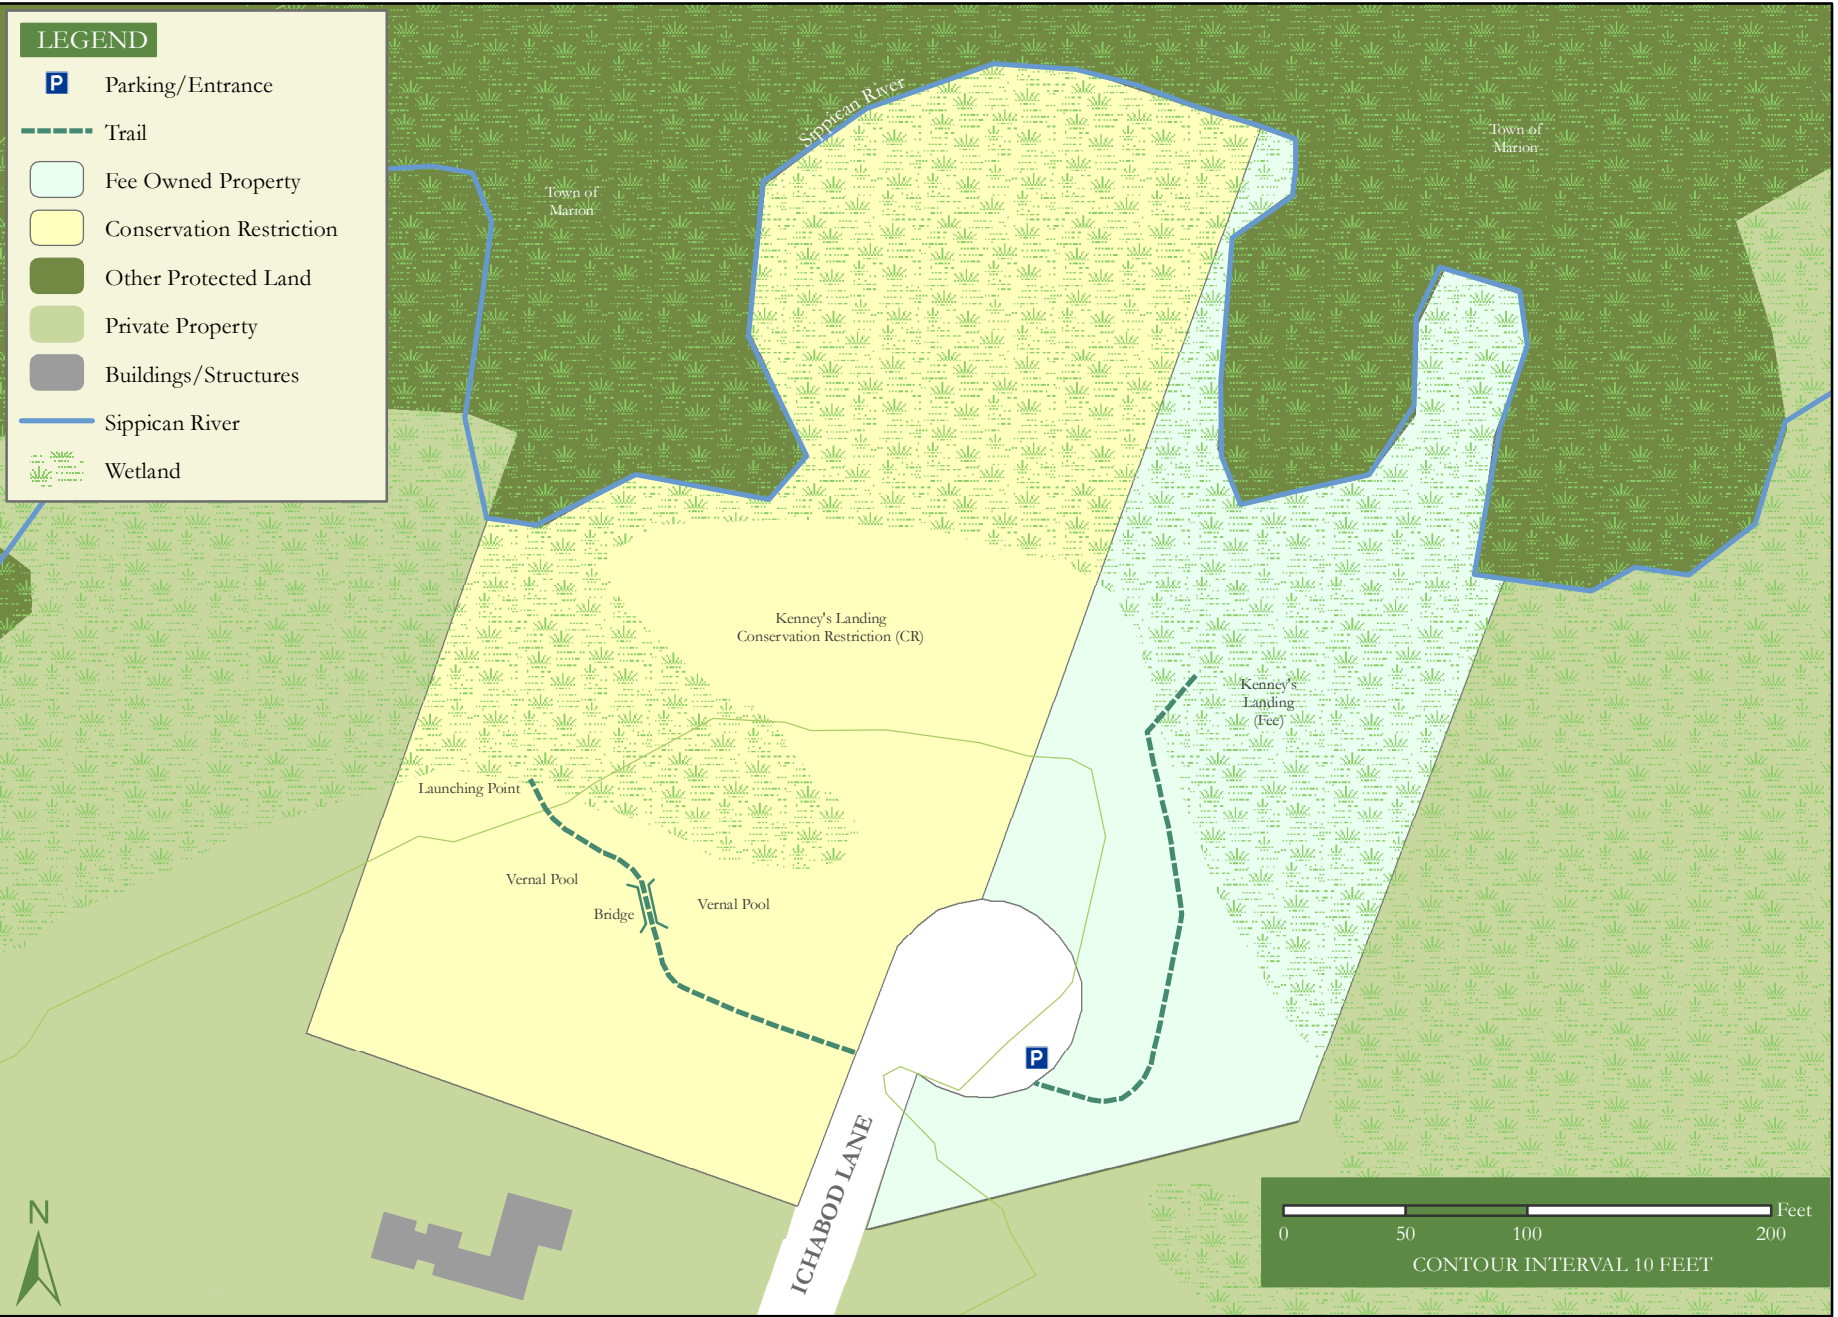

KENNEY'S LANDING (FEE & CR) (3.05 acres)

Ichabod Lane ▪ Marion, Massachusetts
508.748.3080 ▪ info@sippicanlandstrust.org ▪ www.sippicanlandstrust.org
A PROPERTY OF THE SIPPICAN LANDS TRUST

This map was prepared by the Buzzards Bay National Estuary Program at the request of the Sippican Lands Trust. Data Sources: MassGIS, Town of Marion and Buzzards Bay NEP. Boundary lines and trail locations are approximate. July 2018.